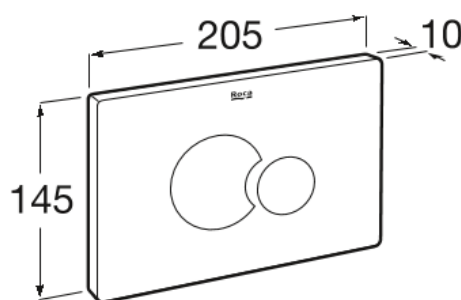

DUPLO S

PS5 (DUPLO S) - Dual flush operating plate for concealed cistern. Cable technology. No tools required for installation.

PRICE (VAT INCLUDED)

£87.98

TECHNICAL DRAWINGS

**FEATURES**

Duplo S

Designed for modern living, Duplo S installation systems seamlessly integrate advanced concealed cistern technology with refined flush plate designs, providing unparalleled comfort and style for any bathroom project.